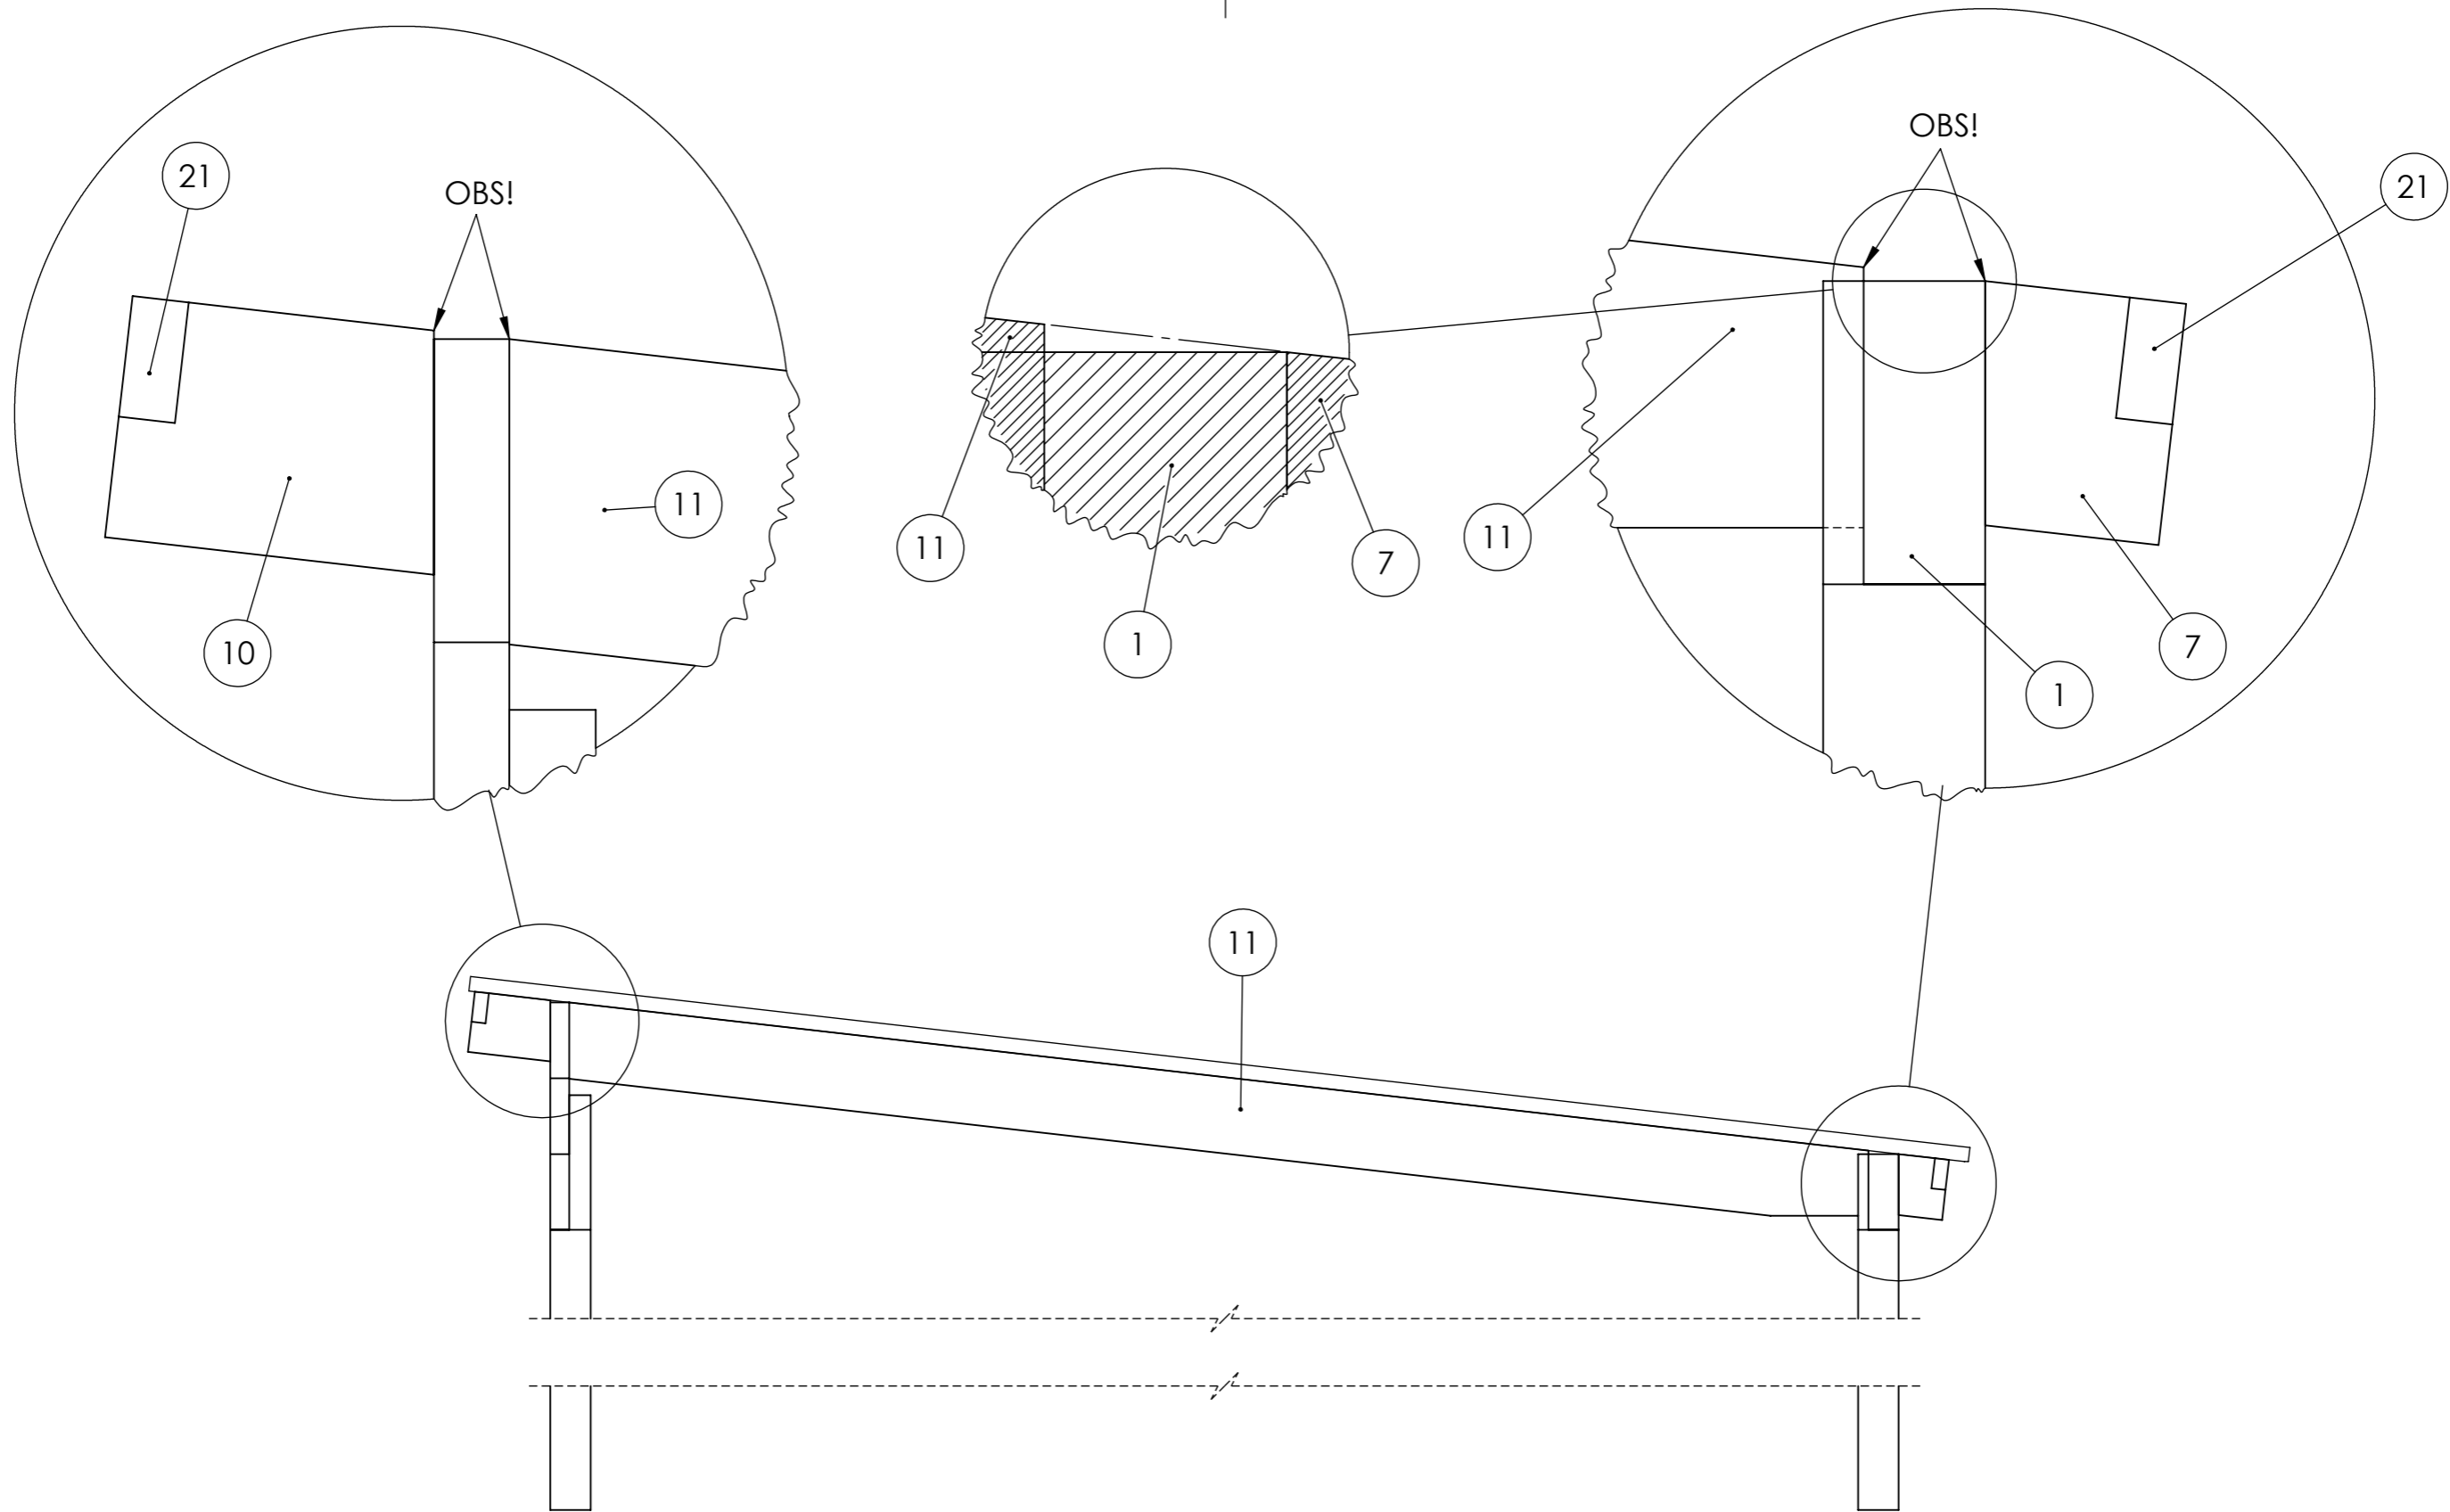

This drawing must not be copied, transmitted or disclosed to any third party.

A3	Material	
	Offertnr.	Färg
	Ordernr.	Beredare
	Weight	Datum 2022-12-12
	Scale 1:20	Description
Sheet 6/29	Fristående 24 m2 Snözon 2,5 vinter