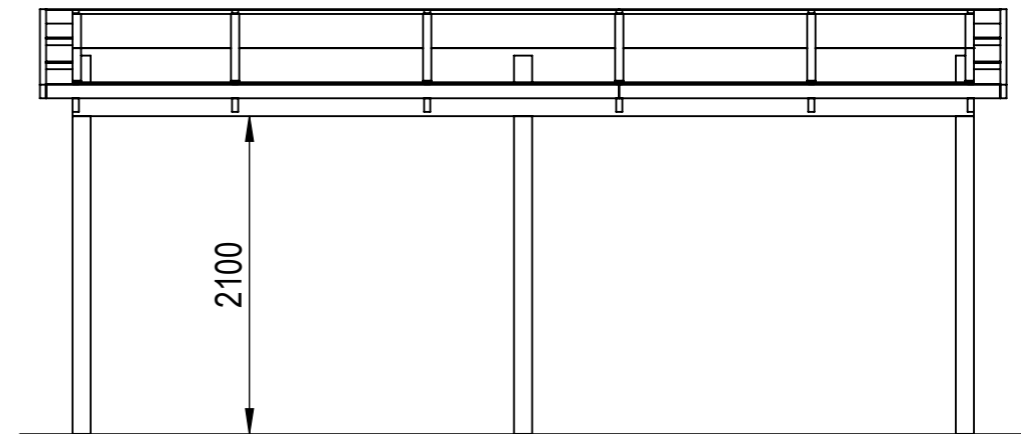

Baksida

This drawing must not be copied, transmitted or disclosed to any third party.

A3	Material	
	Offertnr.	Färg
	Ordernr.	Beredare
	Weight	Datum 2022-12-12
	Scale 1:50	Description
Sheet 2/29	Fristående 24 m2 Snözon 2,5 vinter