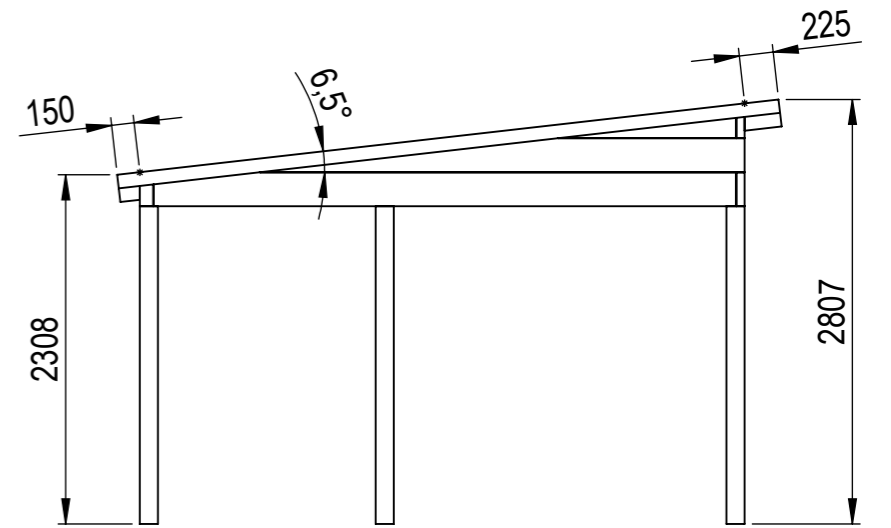

Vänster sida